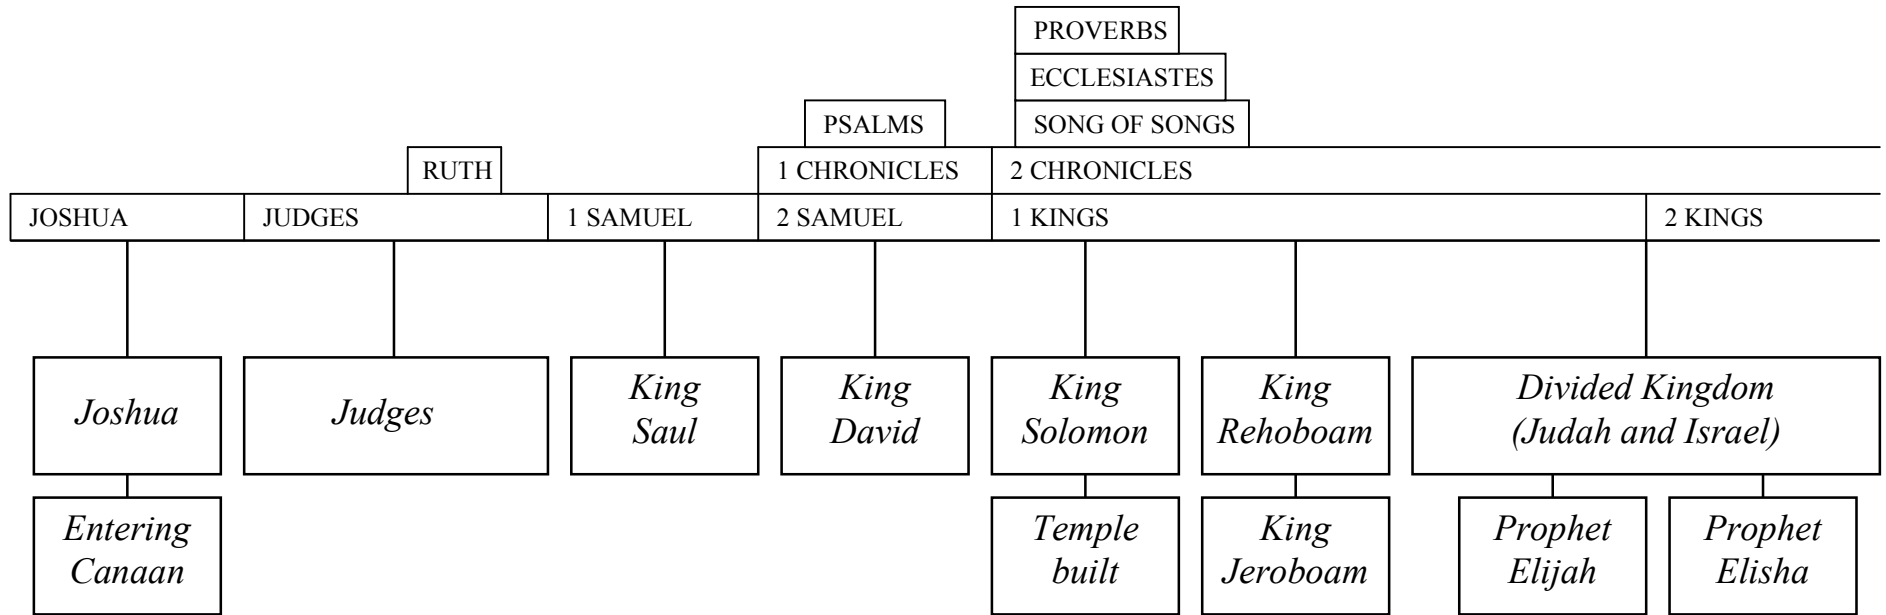

**Old Testament Timeline 1  
Creation to Mount Sinai**

## Old Testament Timeline 2 Entering Canaan to Christ